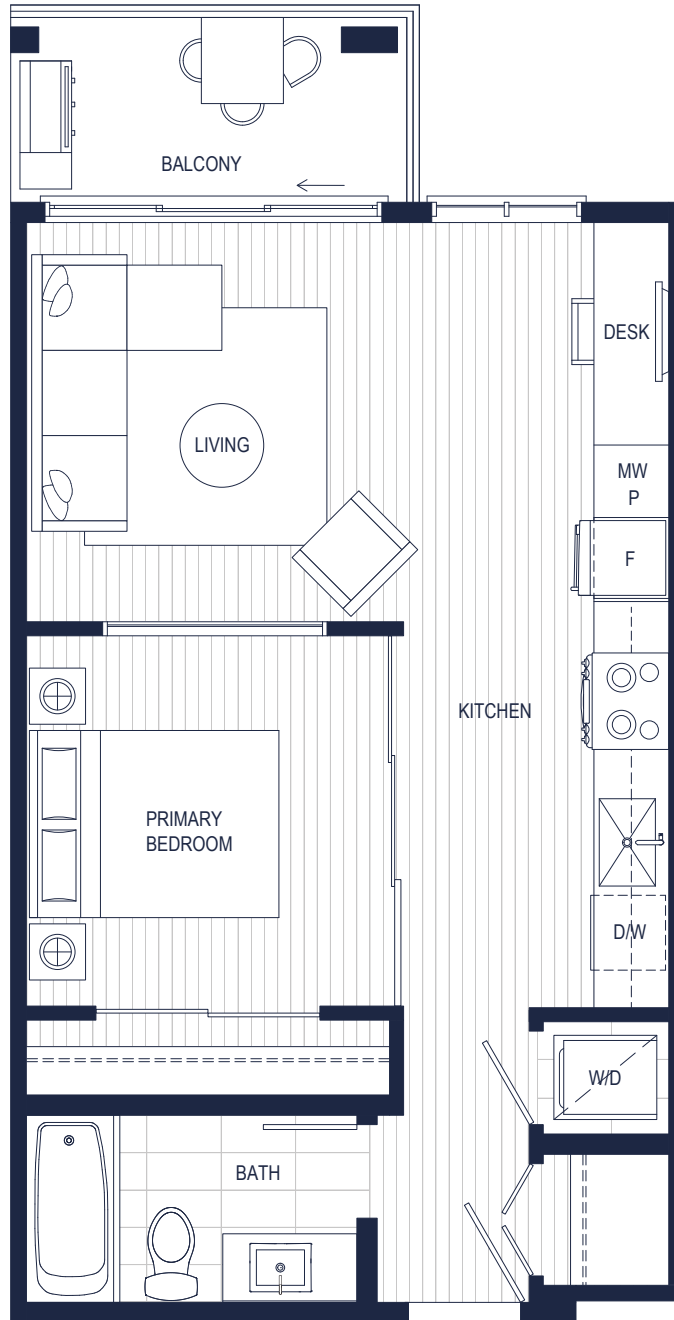

PLAN SA4

1 BEDROOM
1 BATHROOM

INTERIOR: 532 SQ FT
BALCONY: 52 SQ FT

PEREGRINE
TSAWVASSEN SHORES

* LEVEL 1 HOMES FEATURE EXTENDED PATIOS.
PLEASE SEE A SALES REPRESENTATIVE FOR DETAILS.

LEVEL 1, 2

LEVEL 3, 4